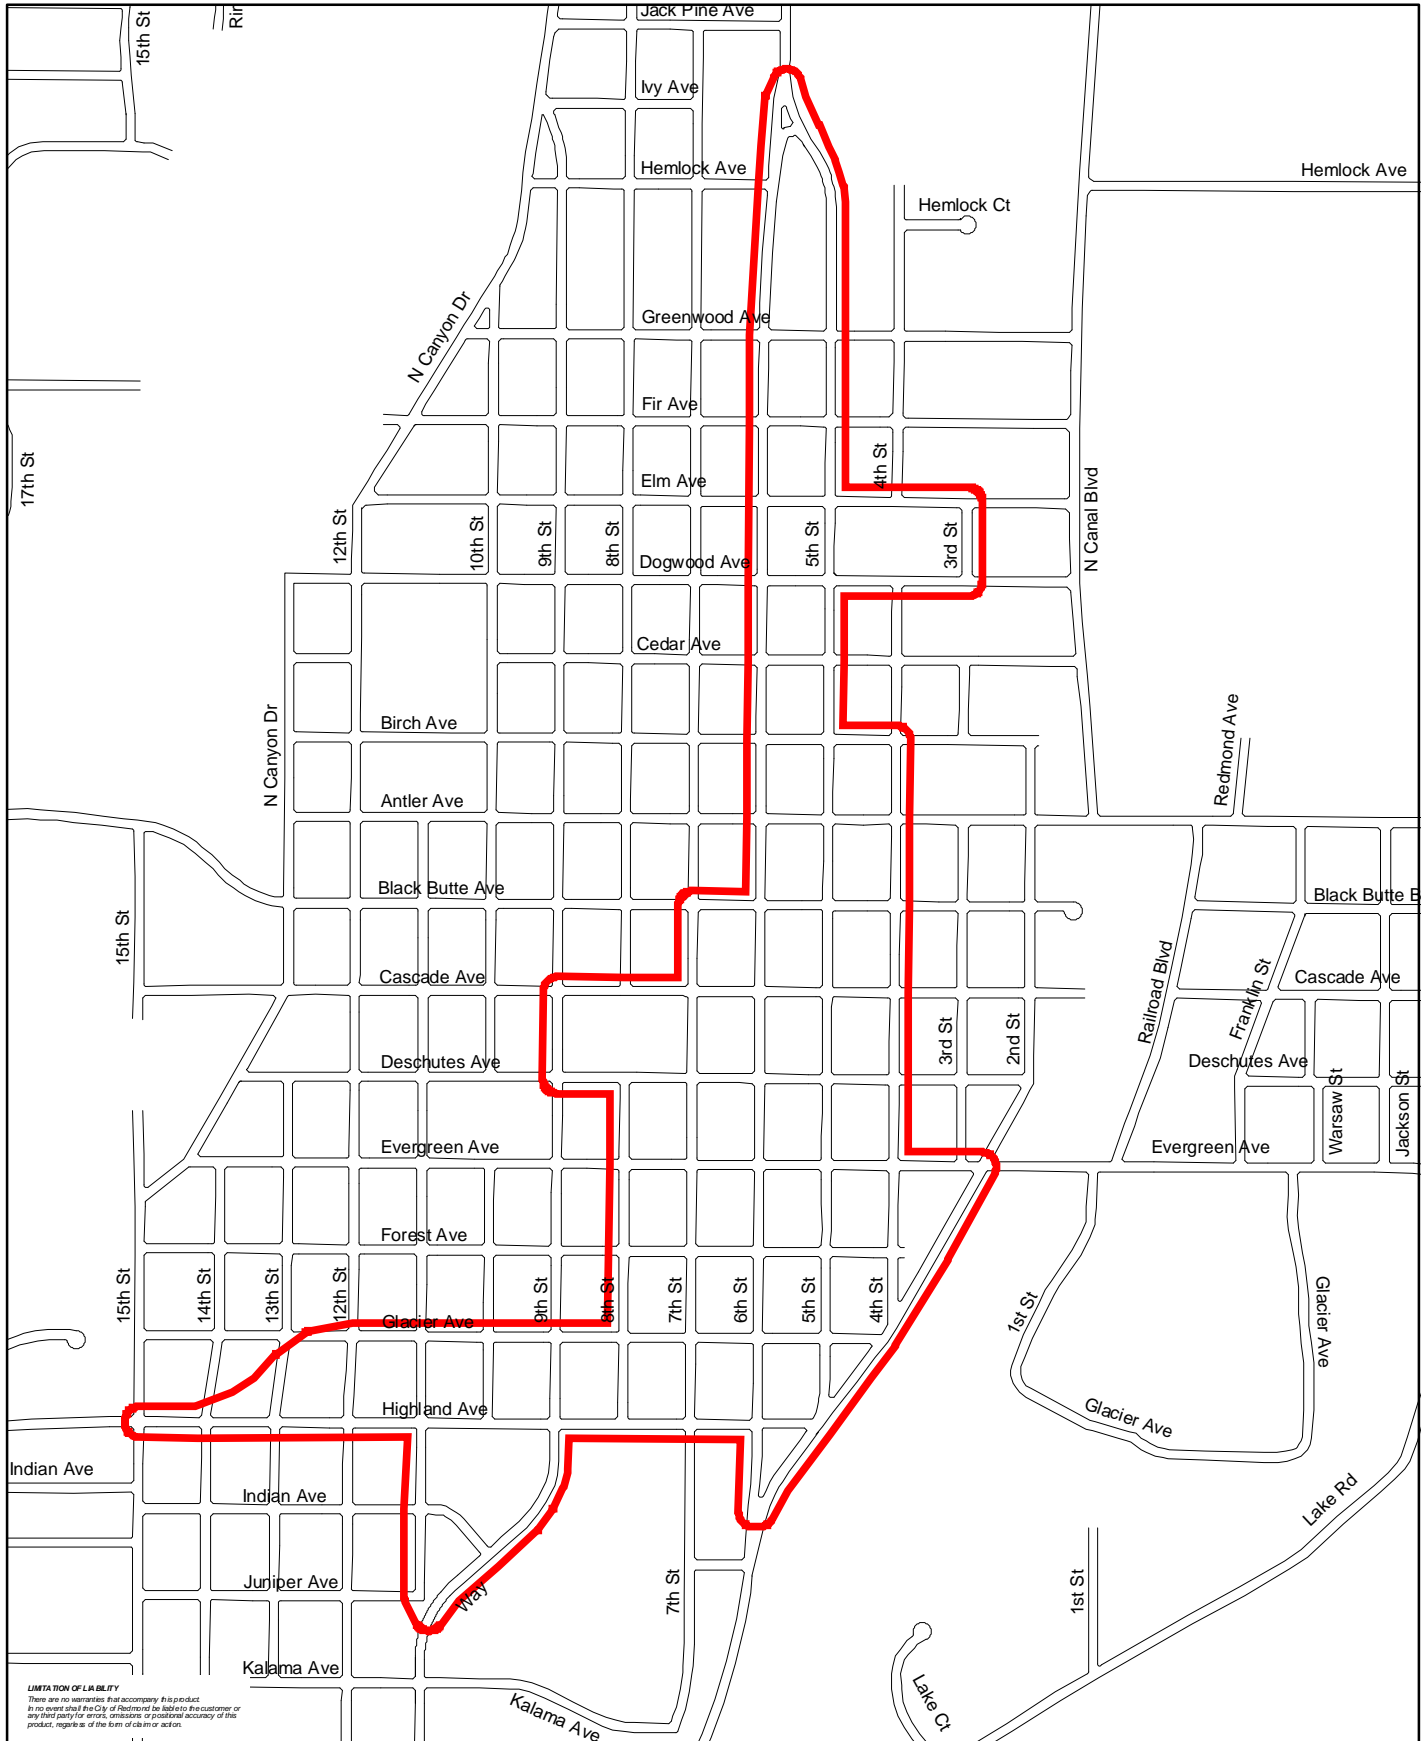

City of Redmond's Designated Downtown Street Tree Corridor

(see specific recommended tree planting list for this area)

City of Redmond, Public Works
Parks Division
243 E Antler Ave
Redmond OR 97756