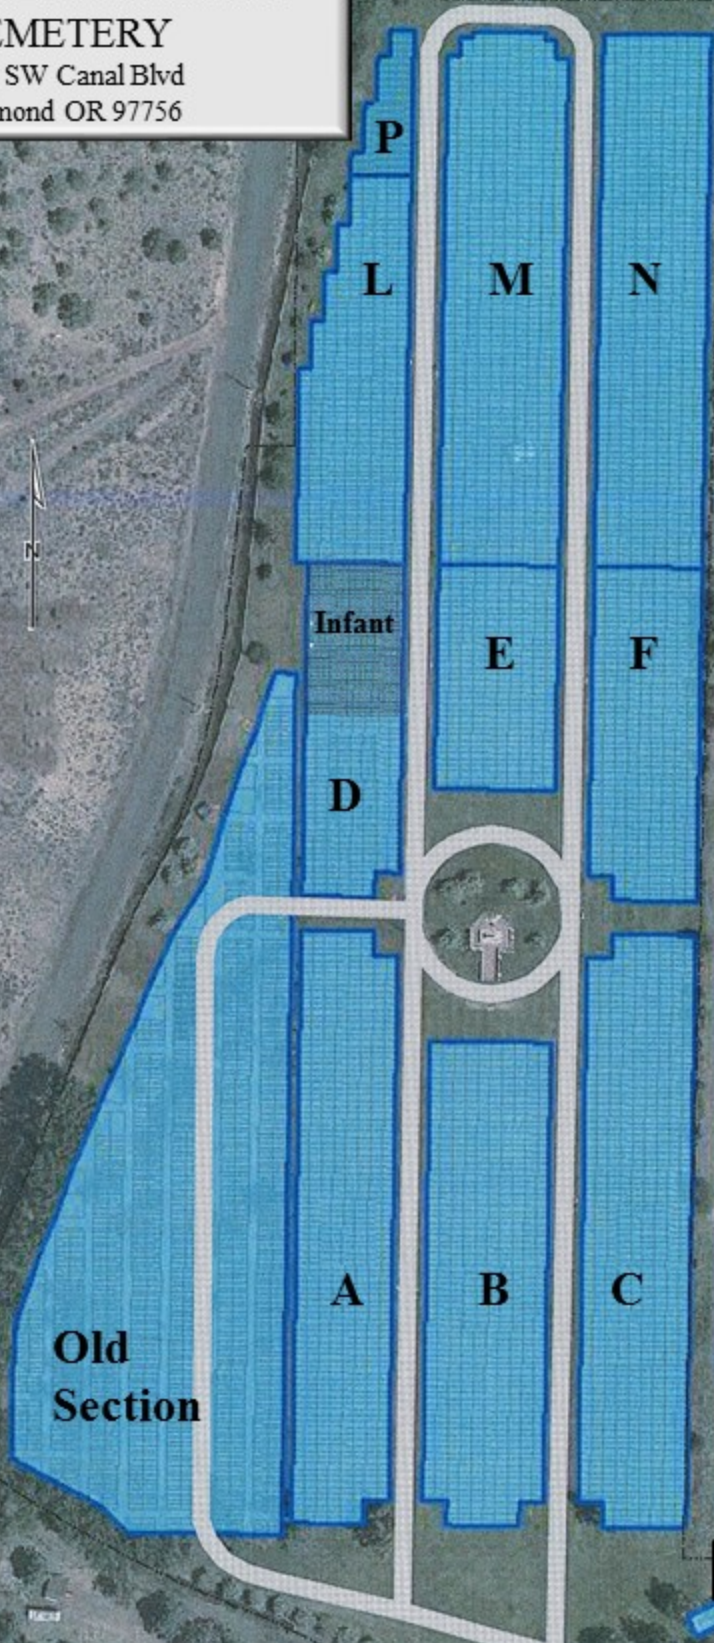

**REDMOND MEMORIAL**

**CEMETERY**

3545 SW Canal Blvd

Redmond OR 97756

Columbarium

Access from S. Canal Blvd